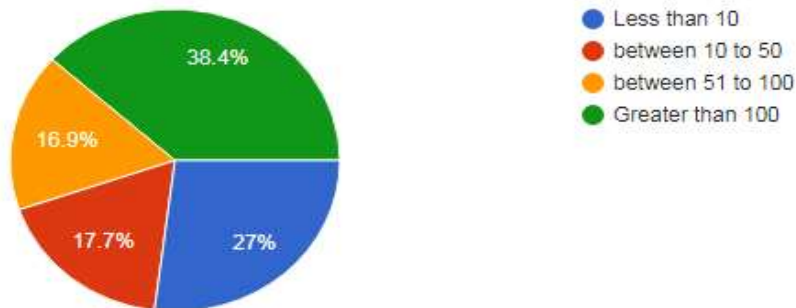

Prof. Incharge
Central Library
A.P.S.University, Rewa (M.P.)

Registrar
A.P.S University
Rewa (M.P.)