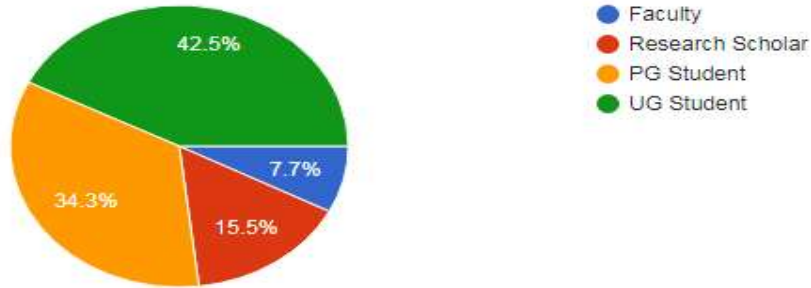

National Digital Library Usage

Registration in National Digital Library

1,738 responses

Category

1,738 responses

No of E-Journal/E- Books /Moocs lecture/Swayam /E-content/downloaded/Referred from NDL(National Digital Library) by you